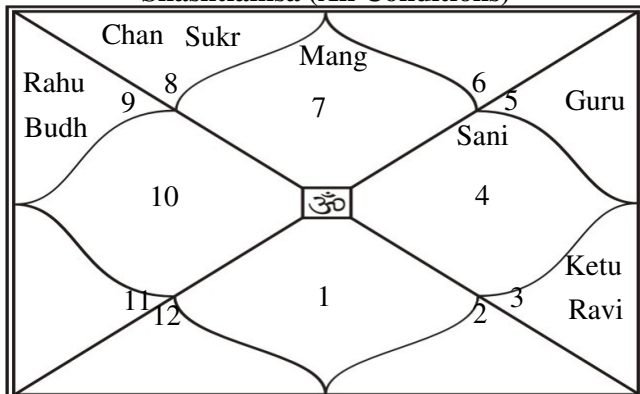

Shashtiamsa (All Conditions)