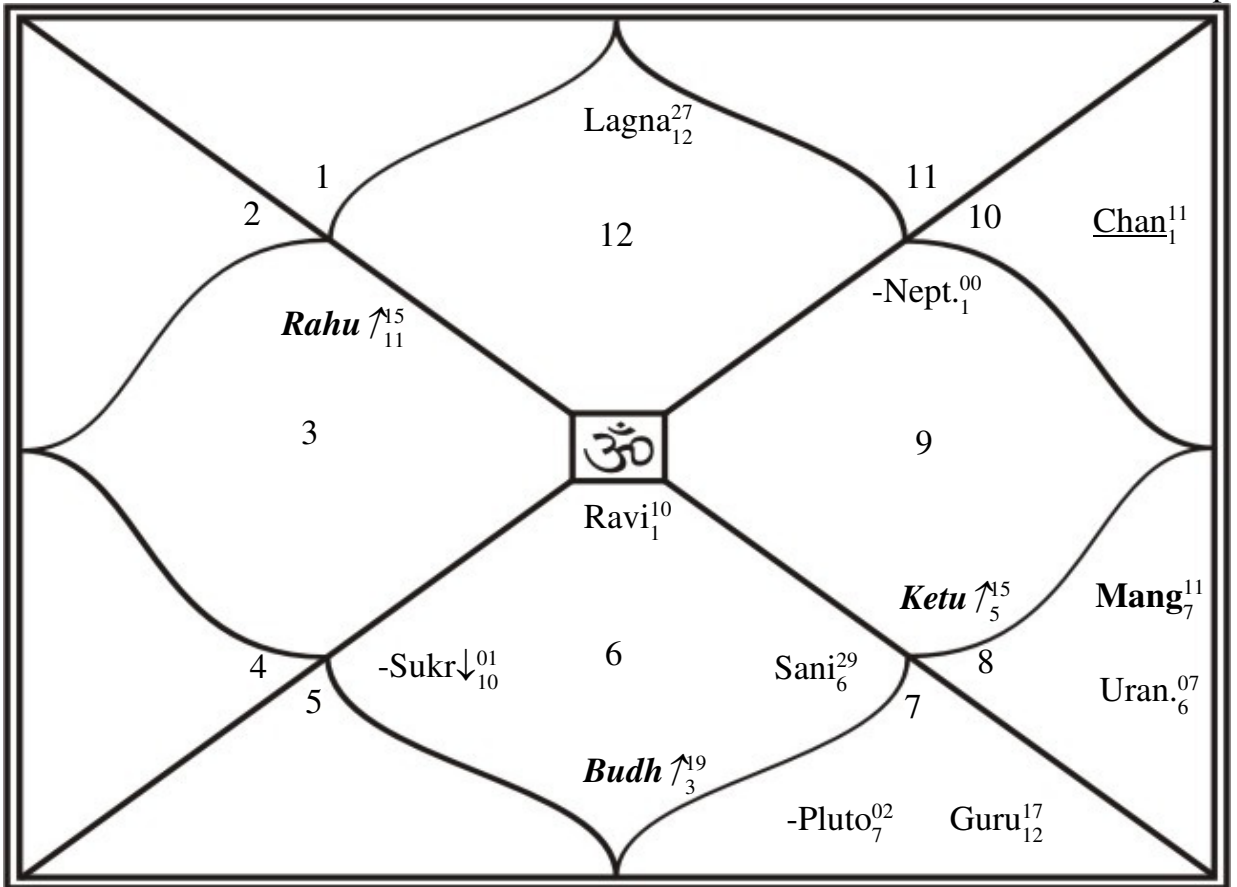

Sample Birth Chart

Nirayan Planetary Longitudes

Planets	Longitude	Nakshatra-Pad	R.L	N.L	S.L	Avastha
Lagna	Meen 27:31:26	Revati 4	Guru	Budh	Guru	-
Ravi	Kanya 10:54:12	Hastha 1	Budh	Chan	Chan	Vrdh
Chan	Makar 11:22:12	Sravan 1	Sani	Chan	Mang	Vrdh
Mang	Vrschik 11:50:53	Anuradha 3	Mang	Sani	Chan	Vrdh
Budh (R)	Kanya 19:43:16	Hastha 3	Budh	Chan	Ketu	Kumr
Guru	Tula 17:21:31	Swati 4	Sukr	Rahu	Sukr	Yuva
Sukr	Kanya 01:17:30	U.phalgun 2	Budh	Ravi	Guru	Mrut
Sani	Kanya 29:02:23	Chitra 2	Budh	Mang	Sani	Baal
Rahu (R)	Mithun 15:16:51	Ardhra 3	Budh	Rahu	Sukr	Yuva
Ketu (R)	Dhan 15:16:51	P.ashad 1	Guru	Sukr	Sukr	Yuva
Uran.	Vrschik 07:59:42	Anuradha 2	Mang	Sani	Ketu	Vrdh
Nept.	Dhan 00:47:42	Mula 1	Guru	Ketu	Sukr	Baal
Pluto	Tula 02:21:19	Chitra 3	Sukr	Mang	Ketu	Baal
Mandi	Vrishab 06:10:45	Krittika 3	Sukr	Ravi	Budh	-
Fortuna	Karka 27:59:26	Aslesha 4	Chan	Budh	Sani	-

Note : Mean Rahu mode selected

Lagna Chart

Ardh Kal-Sarp

Vargottam Planets : Lagna, Sani, Pluto

- sign indicates the position of planet in the previous house in chalit chart.

Sample Birth Chart

Chalit Chart