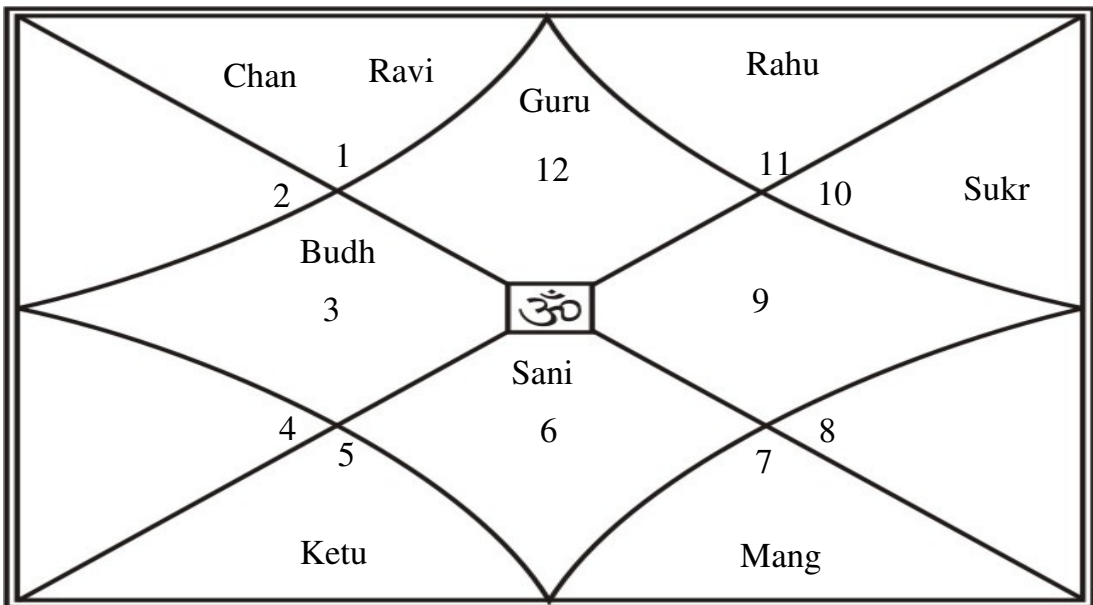

Cusp Chart

Sample Birth Chart

Tara-Chakra

Janma	Sampat	Vipat	Kshem	Pratyari	Saadhak	Ved	Maitri	Ati-maitri
Sravan	Danishta	Satatarā	P.bhadra	U.bhadra	Revati	Aswini	Bharani	Krittika
Rohini	Mrigasira	Ardhra	Punarvasu	Pushya	Aslesha	Magha	P.phalgun	U.phalgun
Hastha	Chitra	Swati	Visakha	Anuradha	Jyesta	Mula	P.ashad	U.ashad

Moon Rasi Chart

Navamsa Chart

Sample Birth Chart

Shodash Varga Charts : Page -1

Lagna (Body, Health)

Hora (Wealth)

Drekkana (Coborns)

Saptamsa (Children, Grand Children)