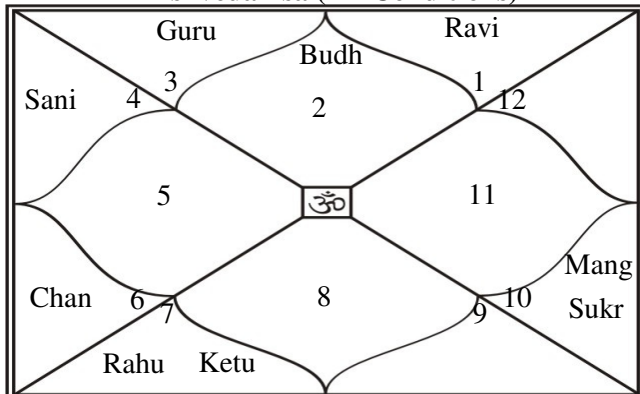

Vimsamsa (Worship)

Ch.Vimsamsa (Education)

Bhamsamsa (Strength & Worship)

Khavedamsa (Auspicious Effects)

Akshvedamsa (All Conditions)

Sample Birth Chart

Shad Bala

-	Ravi	Chan	Mang	Budh	Guru	Sukr	Sani
Ochcha Bala	9.70	22.79	34.62	58.43	25.88	8.57	53.01
Saptavarga Bala	43.13	71.25	142.50	118.13	142.50	76.88	41.25
Ojayugma Bala	15.00	15.00	15.00	15.00	15.00	30.00	0.00
Kendra Bala	60.00	30.00	15.00	60.00	30.00	60.00	60.00
Drekkana Bala	0.00	0.00	0.00	15.00	0.00	0.00	0.00
Total Sthana Bala	127.83	139.04	207.12	266.56	213.38	175.45	154.26
Total Dig Bala	27.72	7.87	48.03	2.60	6.61	35.49	59.50
Nathonatha Bala	28.15	31.85	31.85	60.00	28.15	28.15	31.85
Paksha Bala	19.84	80.31	19.84	19.84	40.16	40.16	19.84
Thribhaga Bala	0.00	60.00	0.00	0.00	60.00	0.00	0.00
Abda Bala	0.00	0.00	0.00	0.00	0.00	15.00	0.00
Maasa Bala	30.00	0.00	0.00	0.00	0.00	0.00	0.00
Vaara Bala	0.00	45.00	0.00	0.00	0.00	0.00	0.00
Hora Bala	0.00	0.00	0.00	0.00	60.00	0.00	0.00
Ayana Bala	55.46	54.16	3.07	36.70	10.80	32.56	41.17
Yuddha Bala	0.00	0.00	0.00	0.00	0.00	0.00	0.00
Total Kala Bala	133.45	271.32	54.76	116.54	199.11	115.87	92.86
Total Chesta Bala	55.46	80.31	27.01	54.80	13.22	5.80	4.30
Total Naisargik Shadbala	60.00	51.43	17.14	25.71	34.29	42.86	8.57
Total Drig Bala	7.44	-14.59	-1.96	6.46	4.20	7.44	5.29
Total Shadbala	411.90	535.38	352.10	472.67	470.81	382.91	324.77
Shadbala in Rupas	6.87	8.92	5.87	7.88	7.85	6.38	5.41
Min.Requirement	5	6	5	7	6.5	5.5	5
Ratio	1.37	1.49	1.17	1.13	1.21	1.16	1.08
Relative Rank	2	1	4	6	3	5	7