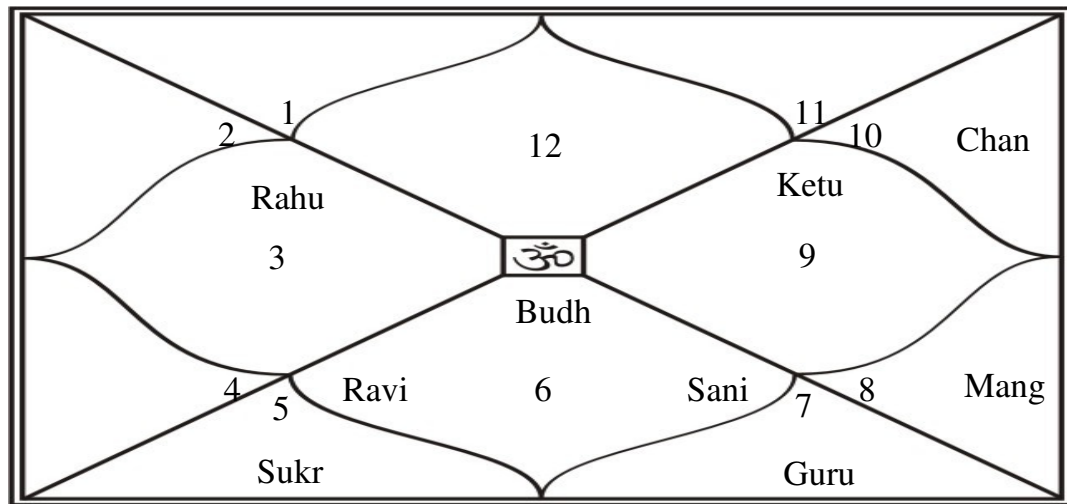

Note : Mean Rahu mode selected

Lagna Chart

Ardh Kal-Sarp

Vargottam Planets : Lagna, Sani, Pluto

- sign indicates the position of planet in the previous house in chalit chart.

Sample Birth Chart

Chalit Chart