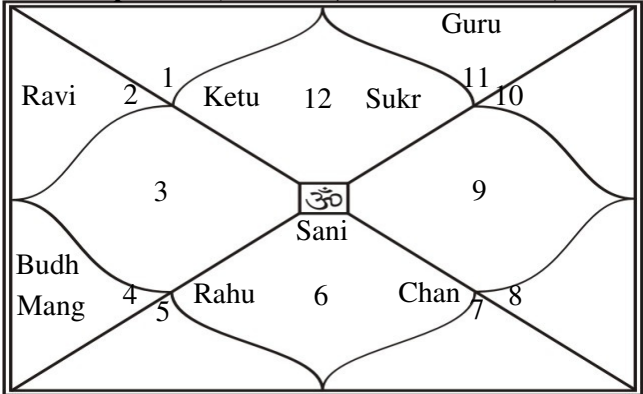

Moon Rasi Chart

Navamsa Chart

Sample Birth Chart

Shodash Varga Charts : Page -1

Lagna (Body, Health)

Hora (Wealth)

Drekkana (Coborns)

Saptamsa (Children, Grand Children)